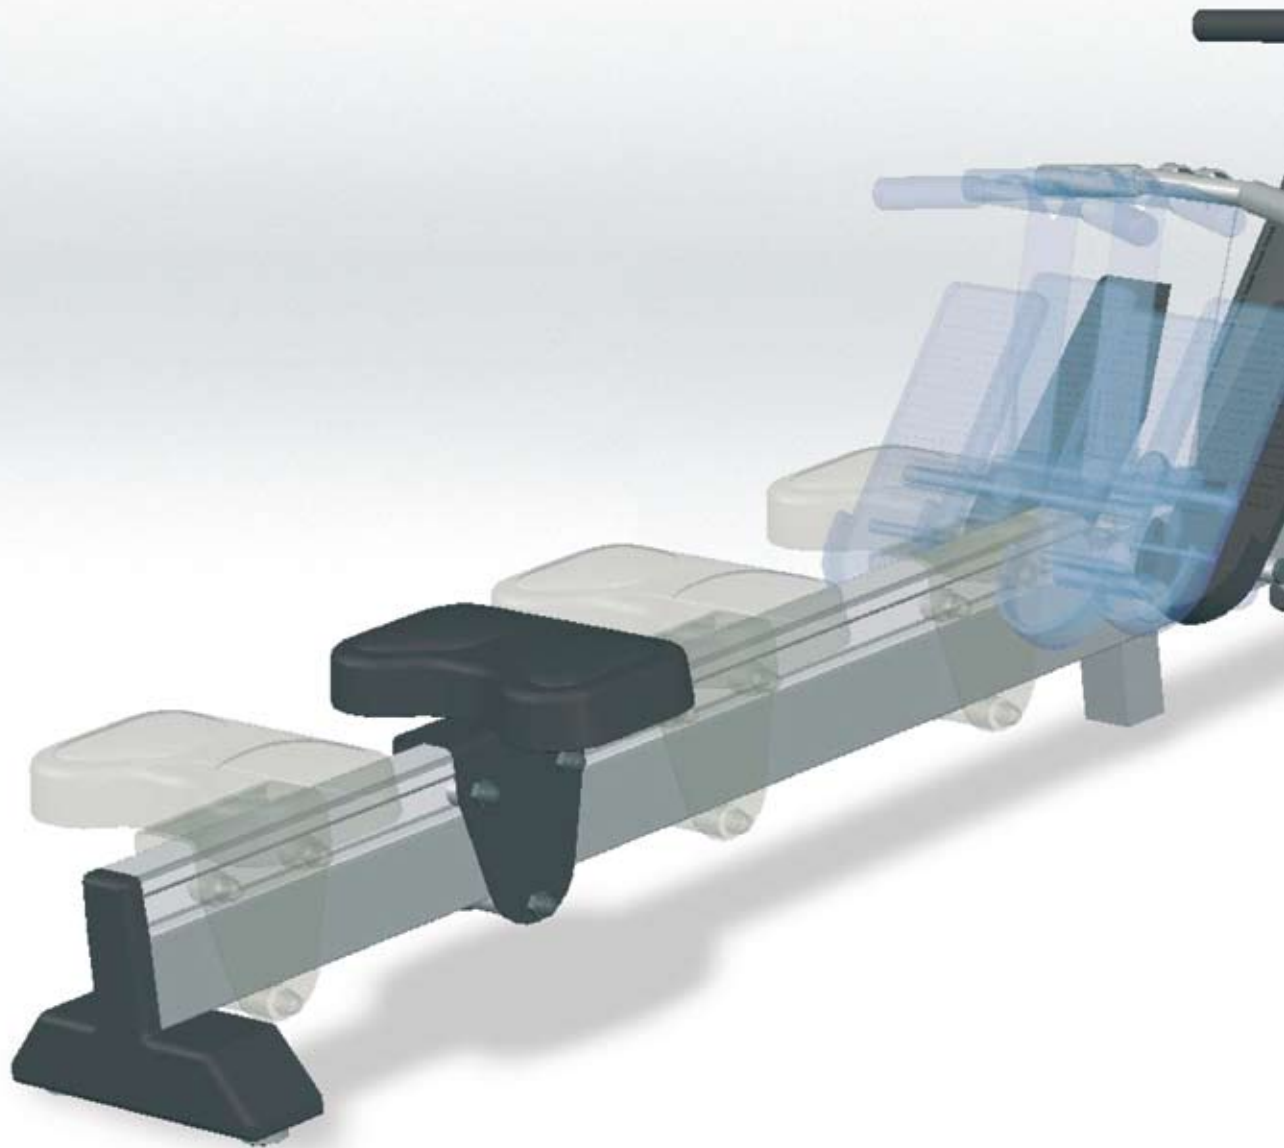

Product design subject to change without notice.