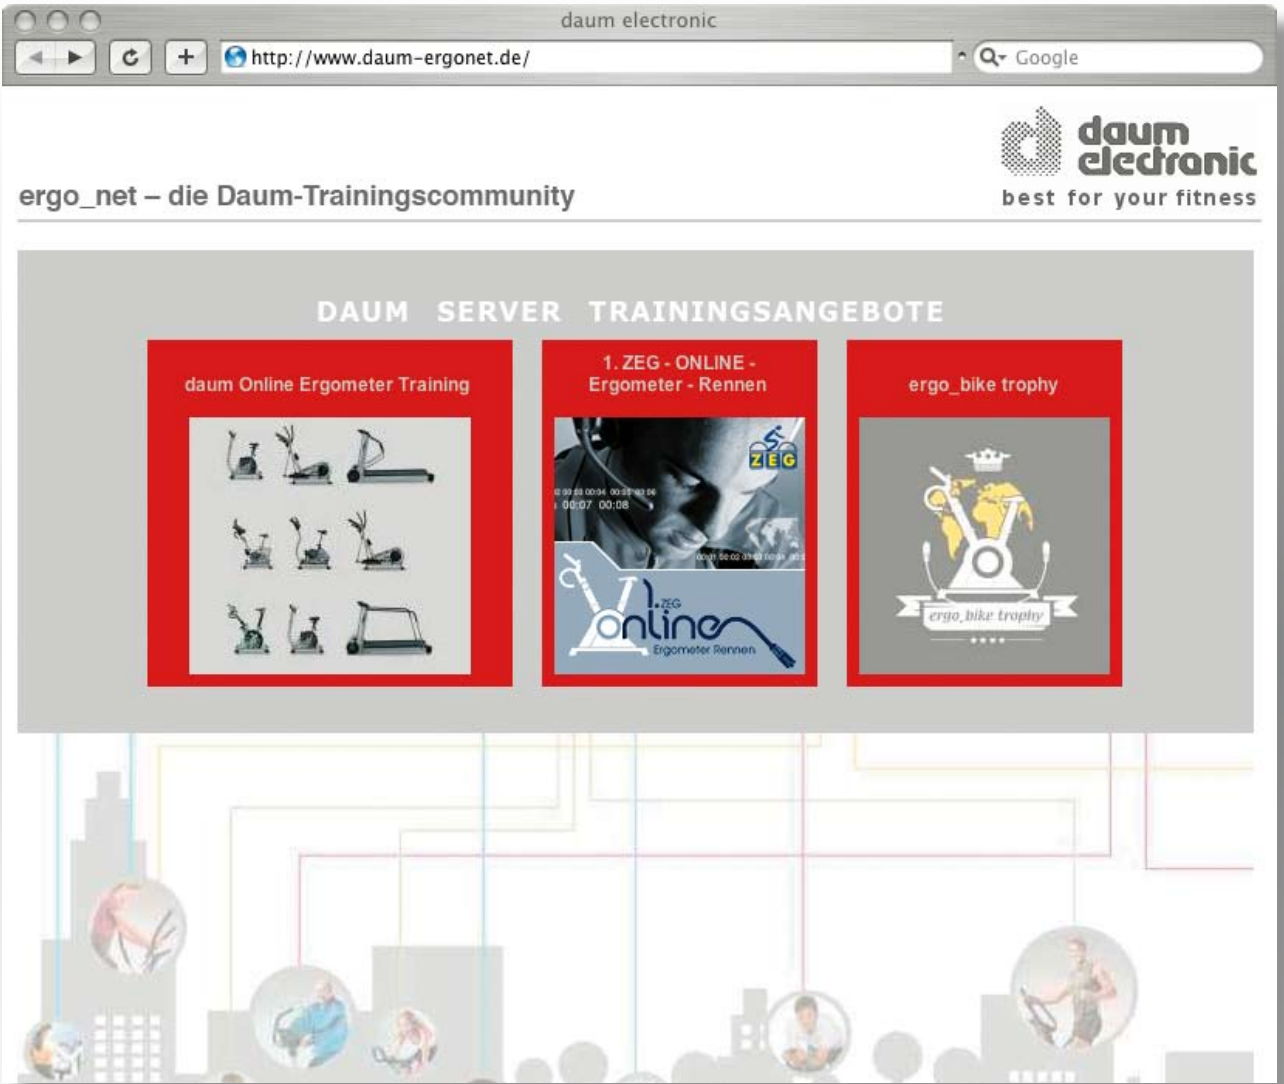

The Daum training server www.daum-ergonet.de connects interested users and training specialists. Sport enthusiasts can participate to international online races and online group rides.

- Multi-user capable
- Detailed personal setting possibilities
- Supports the ergo_memo card
- Participation to group training / network races
- Presenting your own group training / network races
- Supports Webcam / Headset
- Detailed training overview
- Detailed training evaluation with average and maximal values, heart rate / watt graphs and display training details with a precision of (up to) one second
- Generate your own training programs
- Controls four training devices simultaneously
- Simultaneous monitoring of the four training devices
- Superimposing of the training details of each training device
- Visualising the limit values
- Supports the Daum TRS Relax system
- Ten picture and sound channels
- User friendly interface
- Training program manager
- Training data manager
- Memory card manager
- Backup manager
- Training program Import / Export
- And much more

Hardware requirements:

- Windows XP
- DSL connection, USB connection
- Pentium III-1 GHz or better
- 200 MB free storage
- 256 MB RAM
- CD-ROM drive
- 1024 x 768 Pixels monitor resolution with 24 bits colour depth

Box contents:

PC Software

walk. see and talk | real-life training

Order No.: 9091026

ergo_net

The Daum Internet training server www.daum-ergonet.de offers interested users and training specialists professional training and communication possibilities.